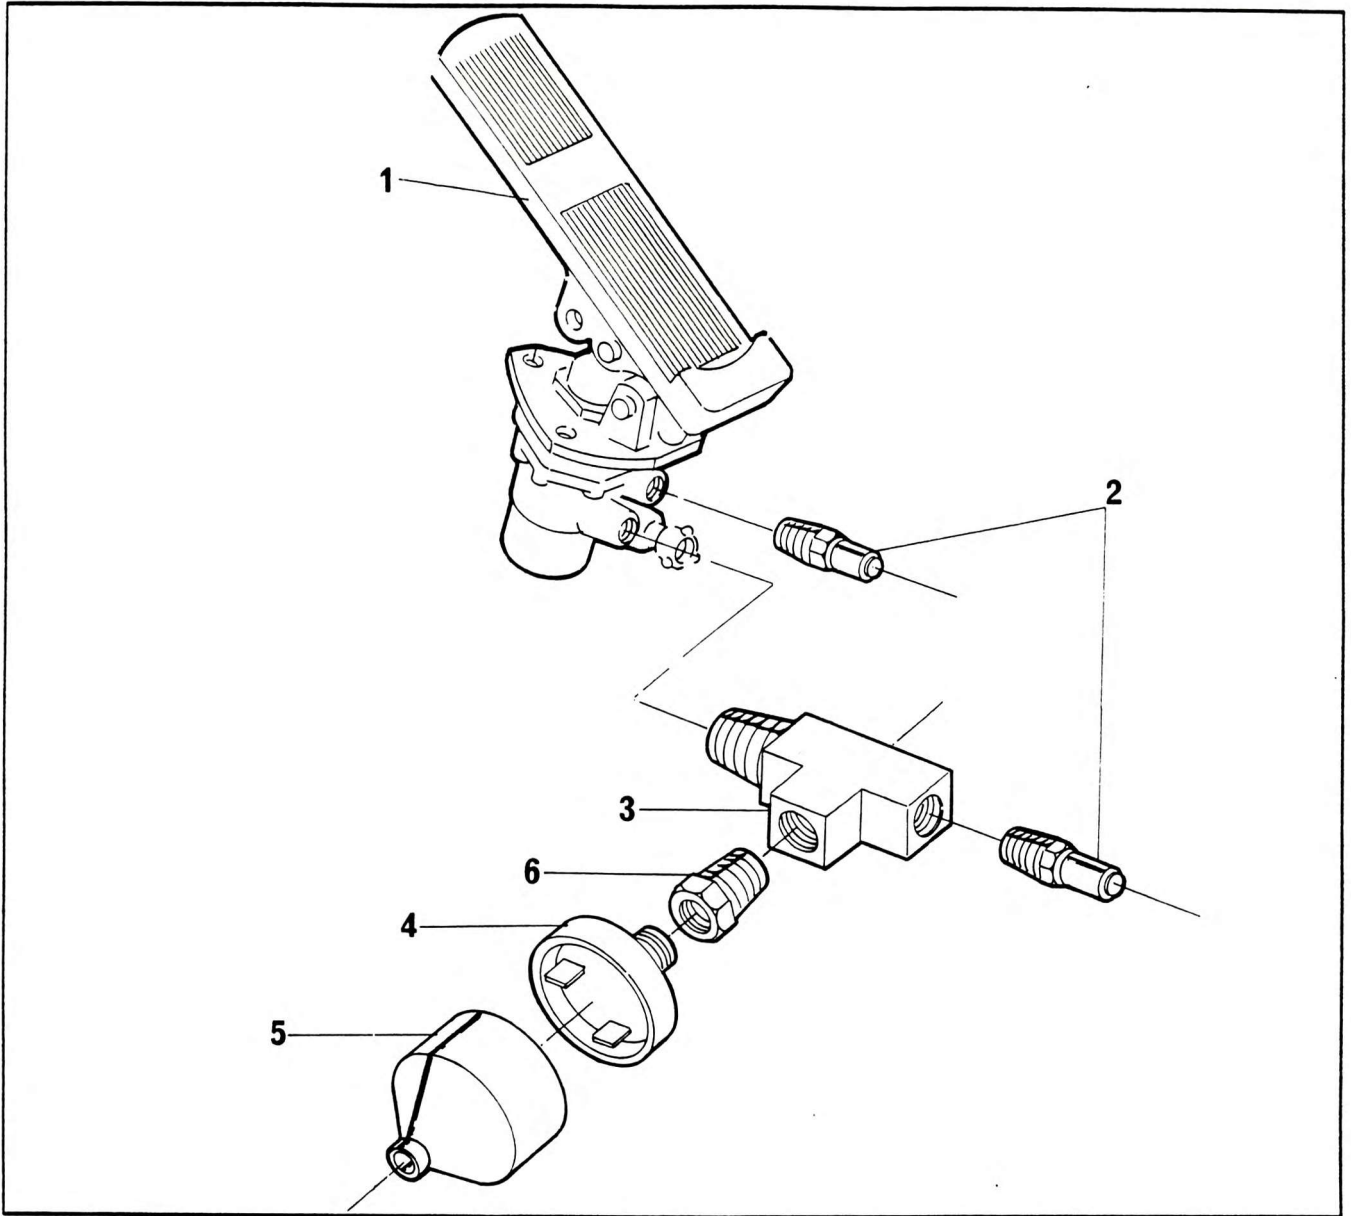

AIR THROTTLE PEDAL ASSY

NO.	PART NO.	QTY.	DESCRIPTION	NO.	PART NO.	QTY.	DESCRIPTION
1 +	7-683-000075	1	Air Throttle Pedal				
2	7-443-990964	2	Adaptor $\frac{1}{4}$ " NPTF x $\frac{1}{4}$ " Tube				
3	7-888-000033	1	Service Tee				
4	7-872-000107	1	Pressure Switch				
5	7-172-990005	1	Boot (S.L.S.)				
6	8901949	1	Reducing Bush $\frac{1}{4}$ "- $\frac{1}{8}$ "				